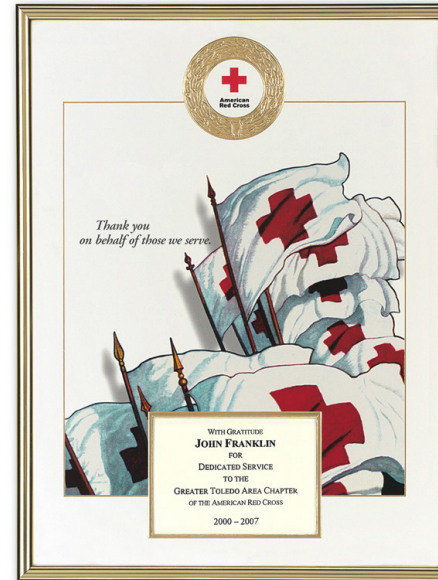

Classic Ambassador Series

Metal frame or Wood frame with personalization window.

ARC430G Gold Ambassador
 Qty. 1-10 11-25 26+
 Price \$33.00 \$30.80 \$28.60
 9 x 12

ARC430M Mahogany Ambassador
 Qty. 1-10 11-25 26+
 Price \$48.40 \$45.10 \$41.80
 9 x 12